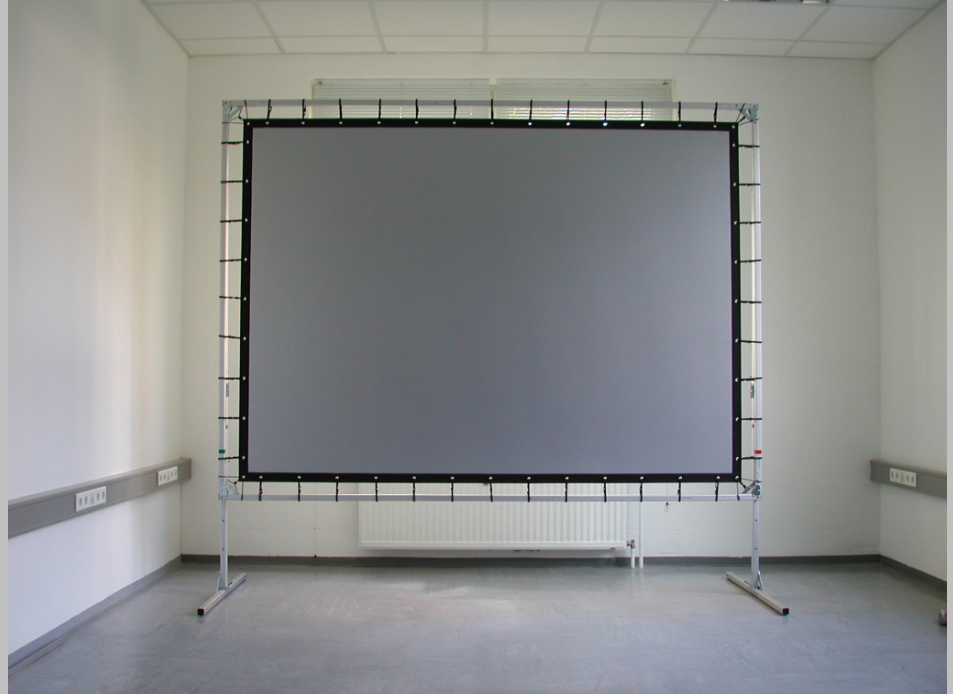

SilverFabric™ Silver 3D Professional Screen system - Distributor Pricing Information 01/2007 -

Product	Art. no. Standard Formats	Description
SilverFabric™ Silver 3D preformatted screens	SF-Silver 3D Screen system	This 3D screen surface is made for professional passive 3D, active 3D and high brightness 2D displays. The material is rollable, robust and washable. The named prices include all necessary services like cut and handling. Customized formats are available on request.

Technical details:

Peak polarization ratio	80:1
Peak Gain	2.4
Half gain angle	17°
Viewing angle	34°
Weight	150 gr/sqm

Standard Formats	Art. no.	Frame Size (in mm)	Description	Price (in Euro)
4:3	SF 1901/01-AF32	2100 x 1650	incl. 50 mm black border, eyelets and straps	1.251,77 €
4:3	SF-1901/02-AF32	2700 x 2100	incl. 50 mm black border, eyelets and straps	1.521,73 €
4:3	SF-2401/01-AF32	2600 x 2030	incl. 50 mm black border, eyelets and straps	1.472,22 €
4:3	SF-2401/02-AF32	3367 x 2600	incl. 50 mm black border, eyelets and straps	1.896,48 €
4:3	SF-1902/01-AF64	3900 x 3000	incl. 50 mm black border, eyelets and straps	2.557,22 €
16:9	SF-2401/03-AF32	4389 x 2600	incl. 50 mm black border, eyelets and straps	2.291,03 €
16:9	SF-1901/03-AF32	3500 x 2100	incl. 50 mm black border, eyelets and straps	1.794,07 €
16:9	SF-1902/02-AF32	3900 x 2330	incl. 50 mm black border, eyelets and straps	2.202,07 €